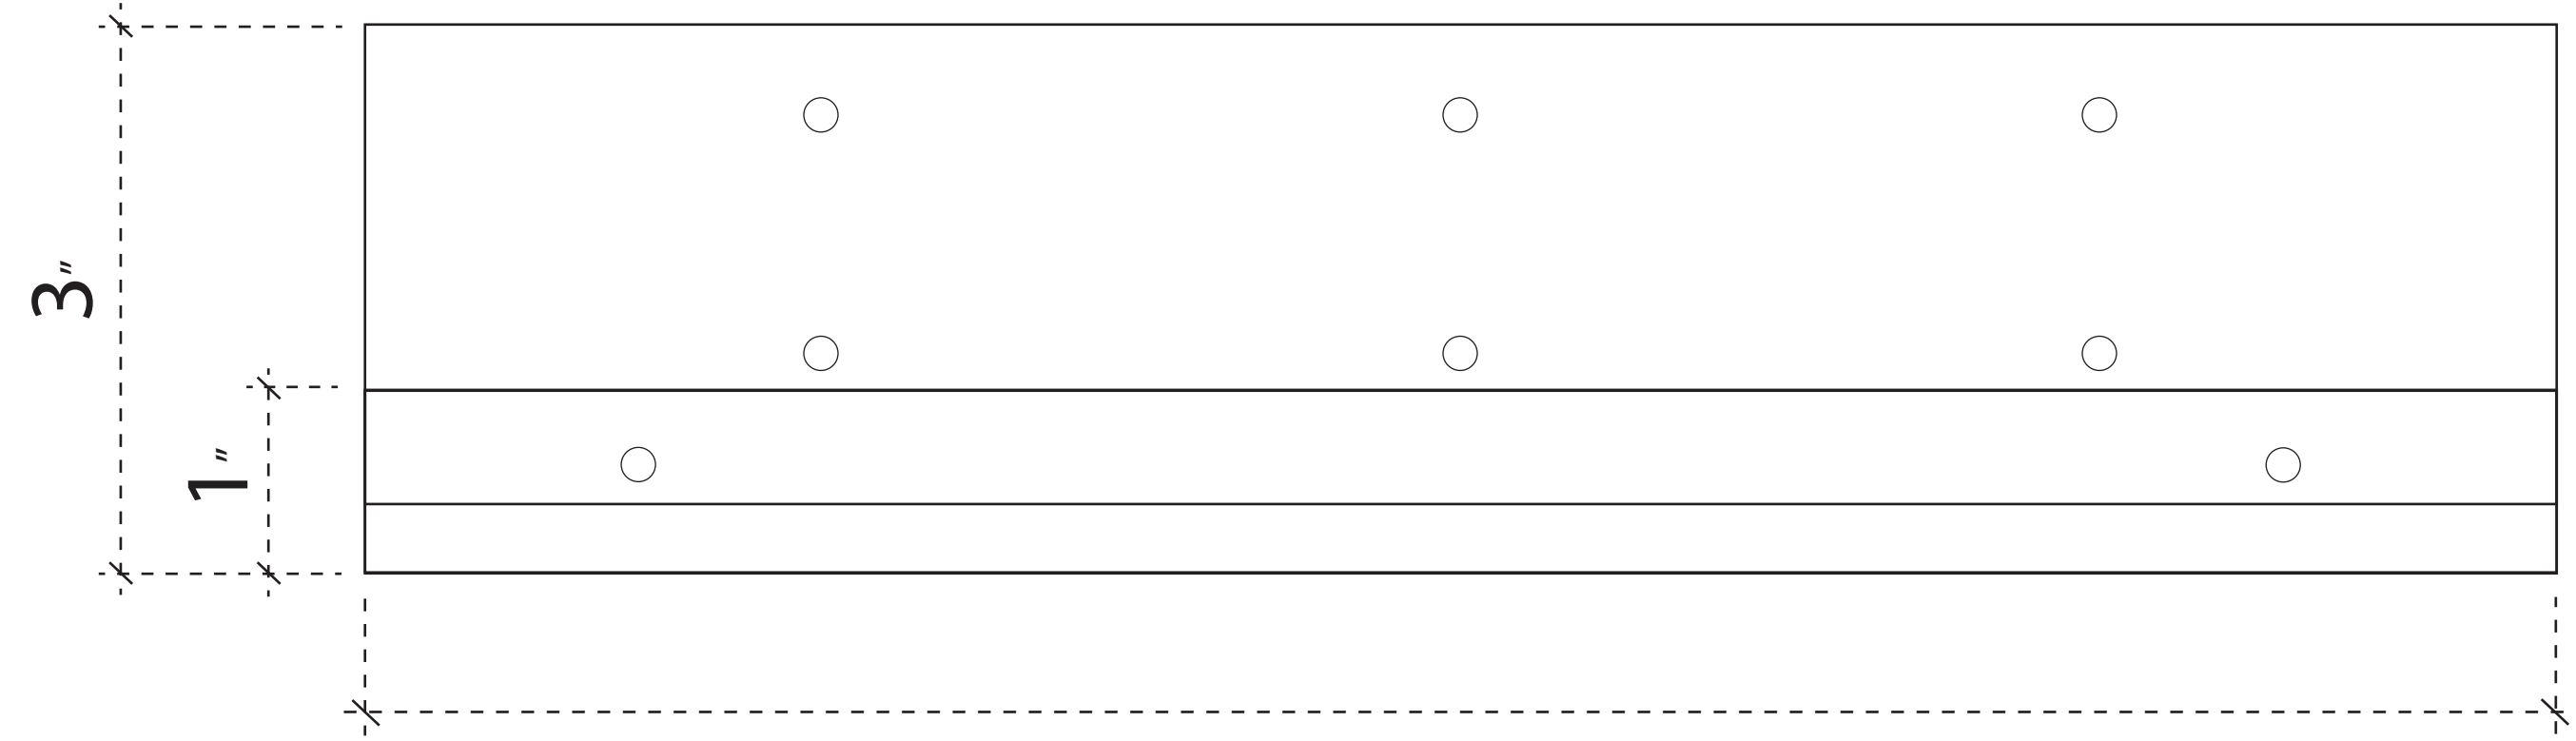

12"
TOP VIEW

12"
BACK VIEW

12"
FRONT VIEW

2 1/8"
SIDE VIEW

XTRA LARGE PLENUM BOX CEILING TILE SUPPORTS
NB-CTSELB
SCALE 1:1 / ALL MEASUREMENTS IN INCHES
NIGEL B DESIGN