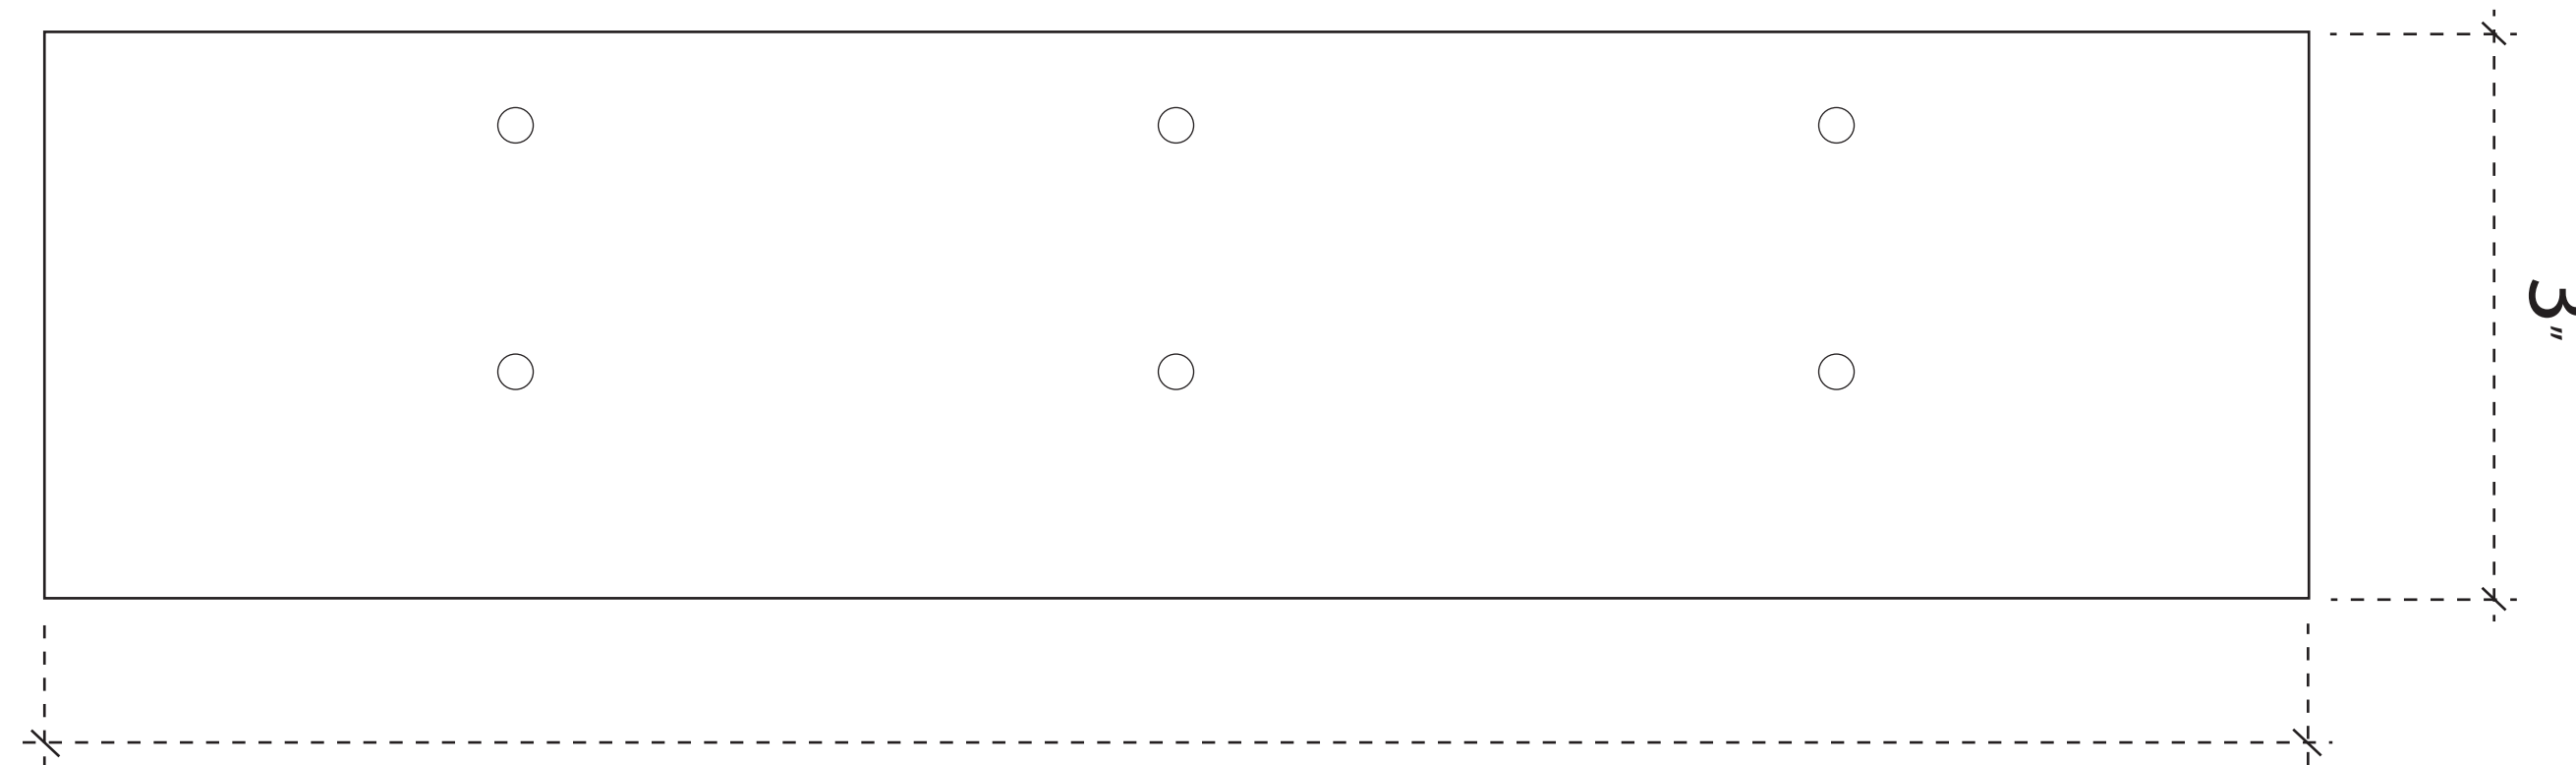

12"
TOP VIEW

12"
BACK VIEW

12"
FRONT VIEW

2 1/8"
SIDE VIEW

XTRA LARGE PLENUM BOX CEILING TILE SUPPORTS
NB-CTSELB
SCALE 1:1 / ALL MEASUREMENTS IN INCHES
NIGEL B DESIGN