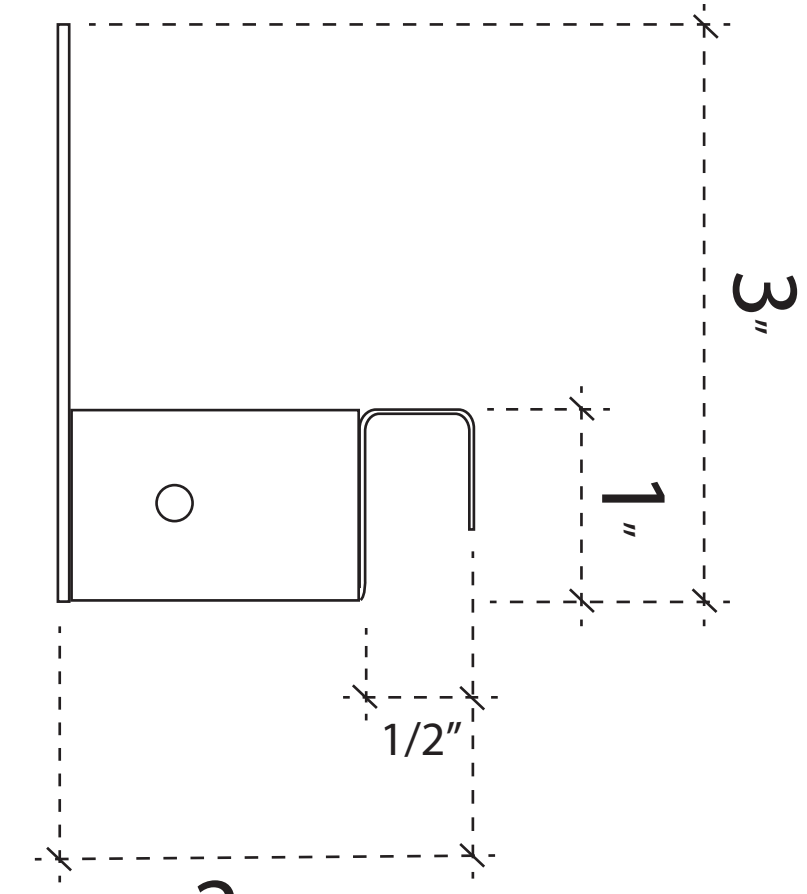

12"
TOP VIEW

12"
BACK VIEW

12"
FRONT VIEW

2 1/8"
SIDE VIEW

XTRA LARGE PLENUM BOX CEILING TILE SUPPORTS
NB-CTSELB
SCALE 1:1 / ALL MEASUREMENTS IN INCHES
NIGEL B DESIGN